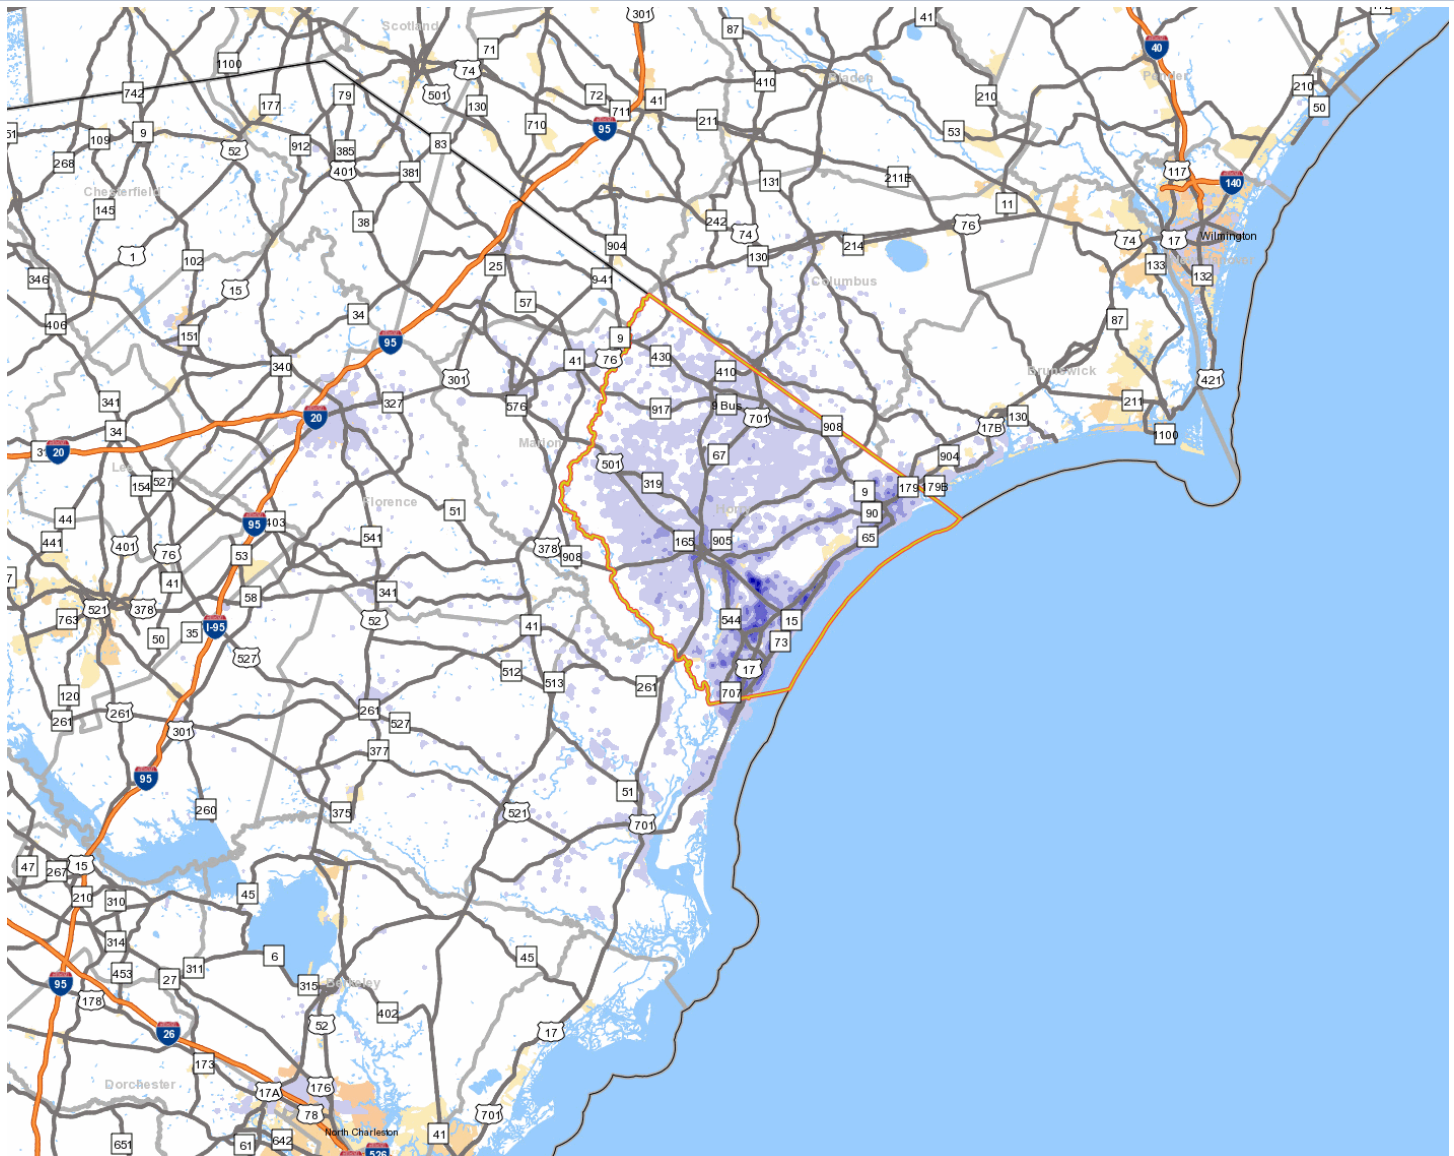

Horry County

County Seat: Conway

Website: www.horrycounty.org

Where Workers Who Live in Horry County Work

% of Workers	Work in County	State
72.20%	Horry County	South Carolina
4.70%	Georgetown County	South Carolina
3.70%	Richland County	South Carolina
3.30%	Charleston County	South Carolina
1.60%	Florence County	South Carolina
1.50%	Greenville County	South Carolina
1.30%	Lexington County	South Carolina
0.90%	BRUNSWICK COUNTY	North Carolina
0.80%	Spartanburg County	South Carolina
0.80%	Marion County	South Carolina
9.30%	All Other Counties	South Carolina

Where Workers Who Work in Horry County Live

% of Workers	Work In County	State
70.30%	Horry County	South Carolina
4.50%	Georgetown County	South Carolina
2.10%	Florence County	South Carolina
1.90%	Charleston County	South Carolina
1.70%	Richland County	South Carolina
1.50%	COLUMBUS COUNTY	North Carolina
1.40%	Marion County	South Carolina
1.20%	Lexington County	South Carolina
1.00%	Berkeley County	South Carolina
1.00%	Williamsburg County	South Carolina
13.50%	All Other Counties	South Carolina