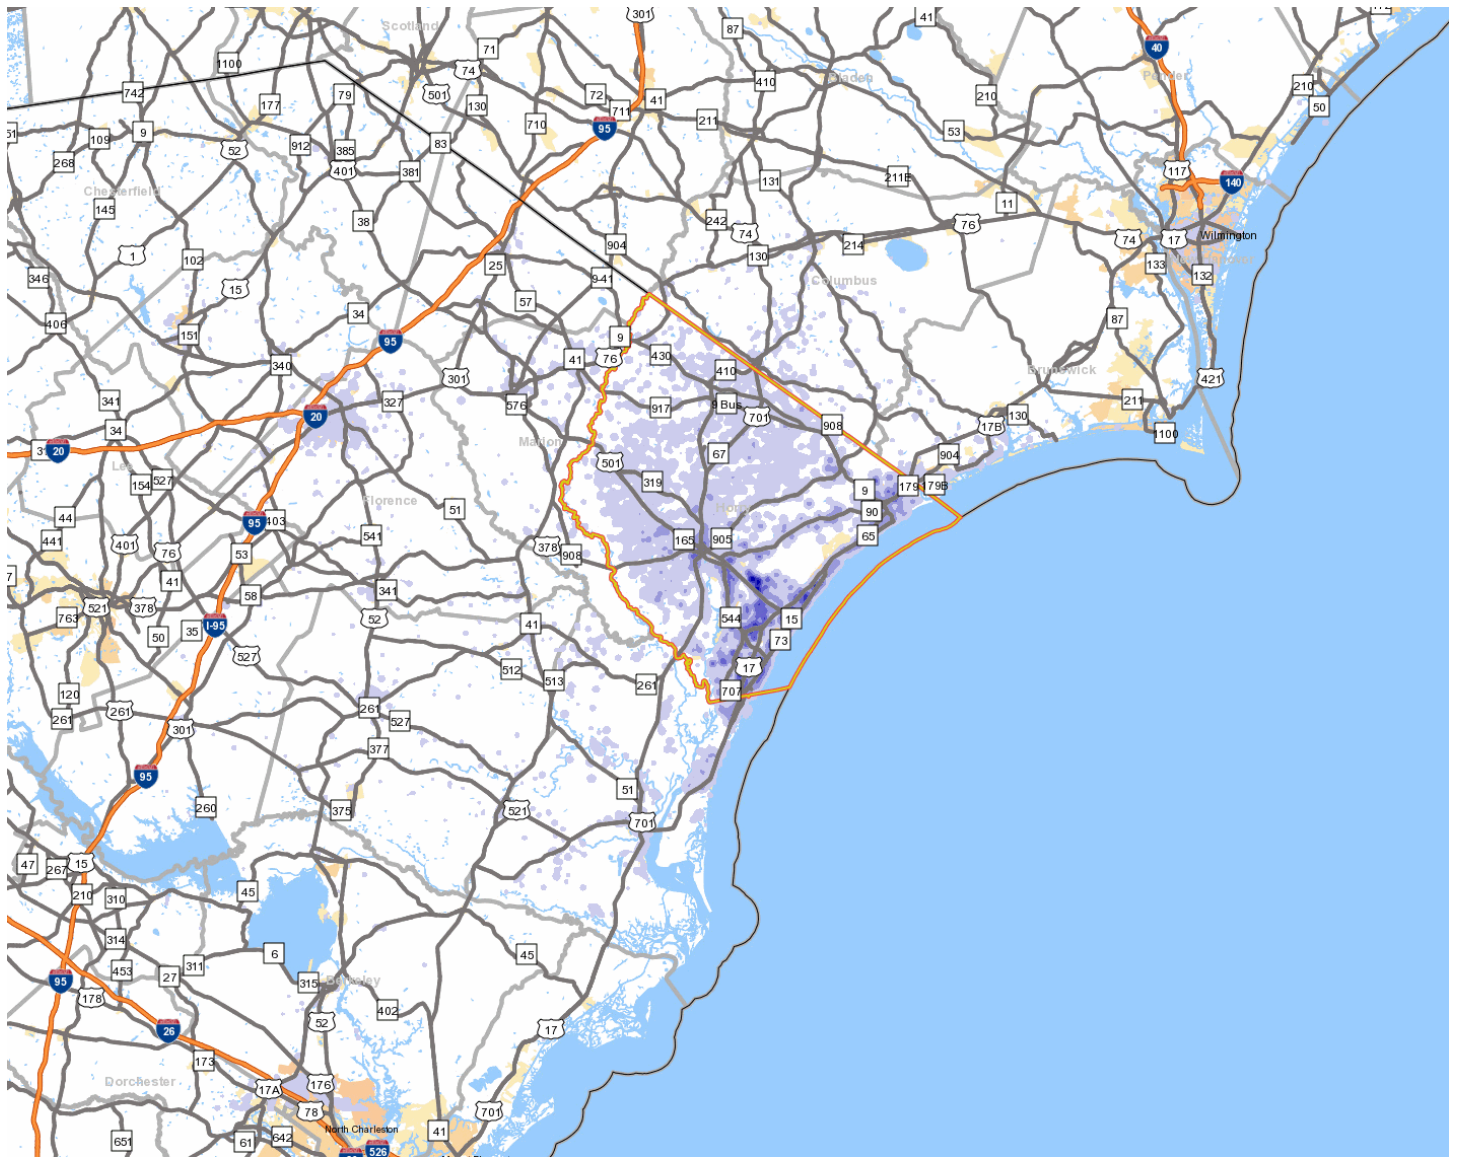

Horry County

County Seat: Conway

Website: www.horrycounty.org

Where Workers Who Live in Horry County Work

% of Workers	Work in County	State
72.20%	Horry County	South Carolina
4.70%	Georgetown County	South Carolina
3.70%	Richland County	South Carolina
3.30%	Charleston County	South Carolina
1.60%	Florence County	South Carolina
1.50%	Greenville County	South Carolina
1.30%	Lexington County	South Carolina
0.90%	BRUNSWICK COUNTY	North Carolina
0.80%	Spartanburg County	South Carolina
0.80%	Marion County	South Carolina
9.30%	All Other Counties	South Carolina

Where Workers Who Work in Horry County Live

% of Workers	Work In County	State
70.30%	Horry County	South Carolina
4.50%	Georgetown County	South Carolina
2.10%	Florence County	South Carolina
1.90%	Charleston County	South Carolina
1.70%	Richland County	South Carolina
1.50%	COLUMBUS COUNTY	North Carolina
1.40%	Marion County	South Carolina
1.20%	Lexington County	South Carolina
1.00%	Berkeley County	South Carolina
1.00%	Williamsburg County	South Carolina
13.50%	All Other Counties	South Carolina